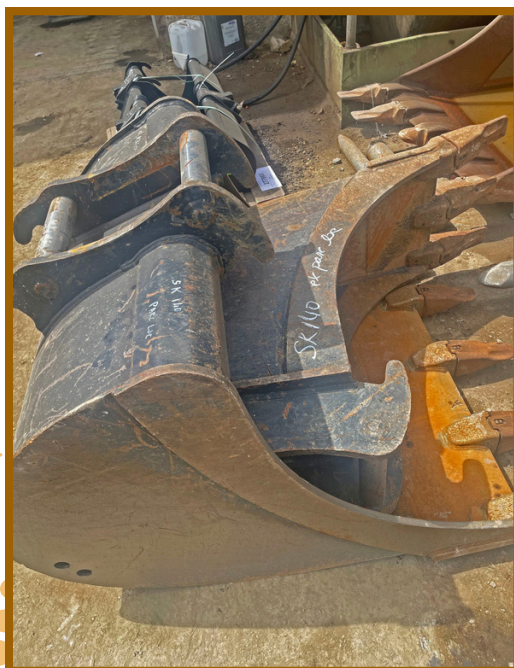

MARTIN LOT ACCESSOIRES

15 000€ HT

CARACTÉRISTIQUES TECHNIQUES

Etat : Très bon état

Disponible : Saint Jeannet

Ce lot est à vendre contient
une pince de tri de la marque
Martin, deux godets, une
attache rapide et une dent
pour SK140.

PRO SERVICES BTP

CONTACTS

04 92 12 00 00

contact@pro-services-btp.com

Route De La Baronne

06640 Saint-Jeannet